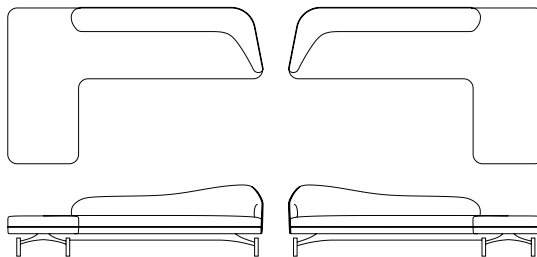

## “L” Shaped Swan Backed Sofa

Model - 507-M | Designed 1955

Base | Steel Pedestal

Finish | Stainless and Blackened

C.O.M. | 18 yds

Specify Left or Right Facing Extension

507-ML  
Left Side Facing Extension

507-MR  
Right Side Facing Extension

Width | 108 in 274 cm

Depth | 66 in 168 cm

Height | 30 in 76 cm

Seat Height | 17 in 43 cm